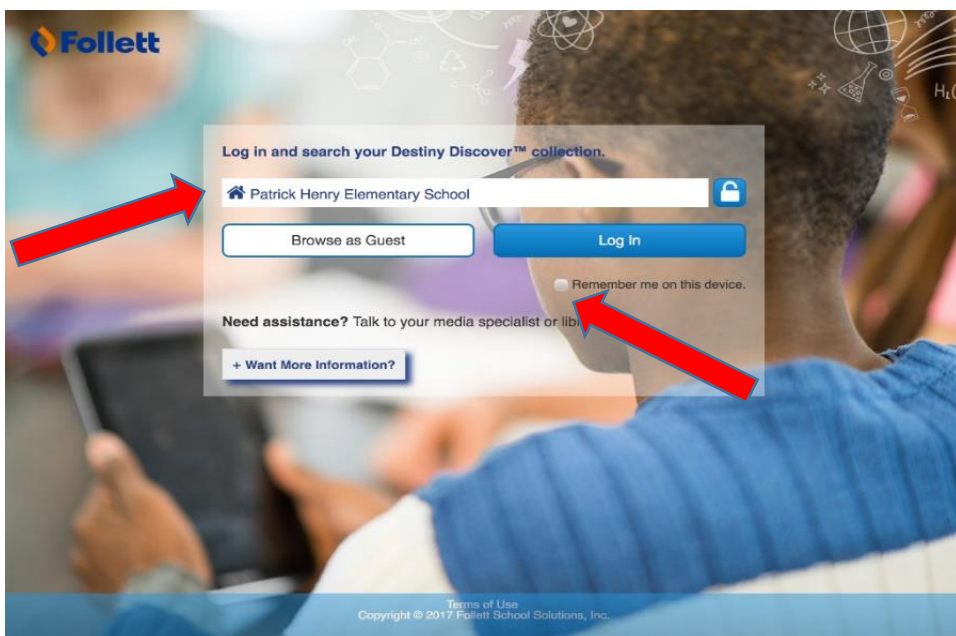

# Use MackinVIA to access e-books and databases.

Open the app:

Log in:

Start typing "Patrick Henry."

Click on *Patrick Henry Elementary School, Arlington, VA*

Click on Log In

Username: **Student ID**

Password:

**Number only**  
**(no letters)**

Click **Submit**.

# Use **Destiny** to access e-books and your library account.

Open app:

Make sure it says  
Patrick Henry and  
check the box for  
“Remember me.”  
Click on **Log In**.

Patrick Henry Elementary School

Username: **Student ID**