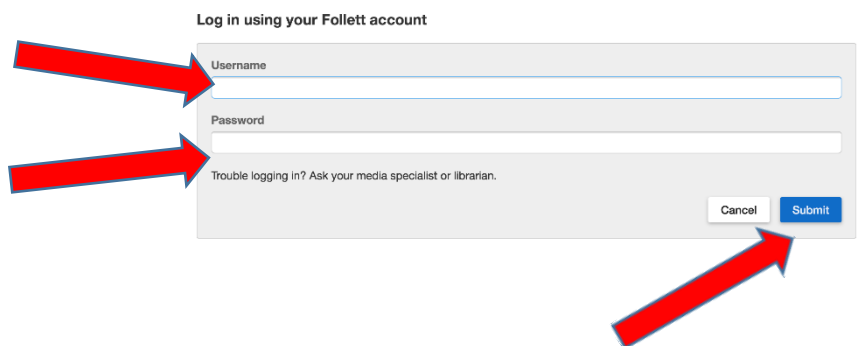

# Use MackinVIA to access e-books and databases.

Open the app:

Log in:

Start typing "Patrick Henry."

Click on *Patrick Henry Elementary School, Arlington, VA*

Click on Log In

Username: **Student ID**

Password:

**Number only**  
**(no letters)**

Click **Submit**.